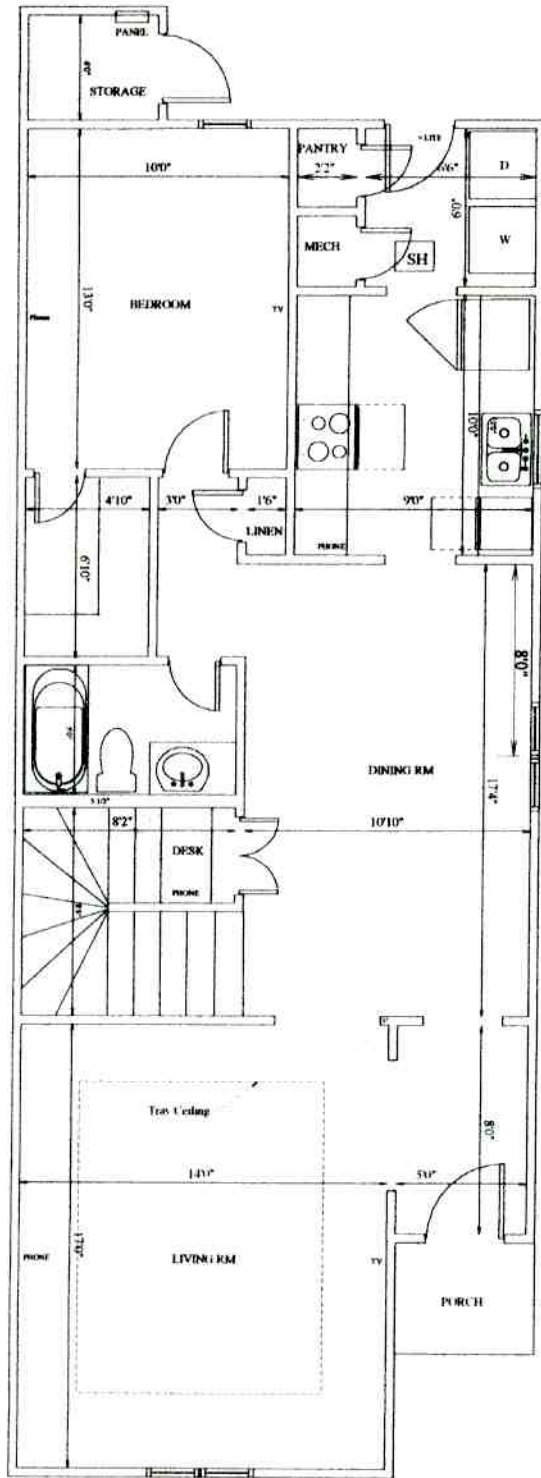

The Arbours

854 Sagewood Drive

The Ellen
1,182 sq. ft.
\$ _____ /mo.

12-month leases
Water, garbage, sewer included
No pets

.....
A Dryden Properties
Rental Community
368-6105

The Arbours

Dryden Properties
368-6105

LINDSEY
1157 Sq Ft

The Arbours

854 Sagewood Drive

\$ _____ /mo.

Megan

- *12 month leases
- *No pets
- *Water, garbage, and sewer included

**A Dryden Properties
Rental Community
368-6105**