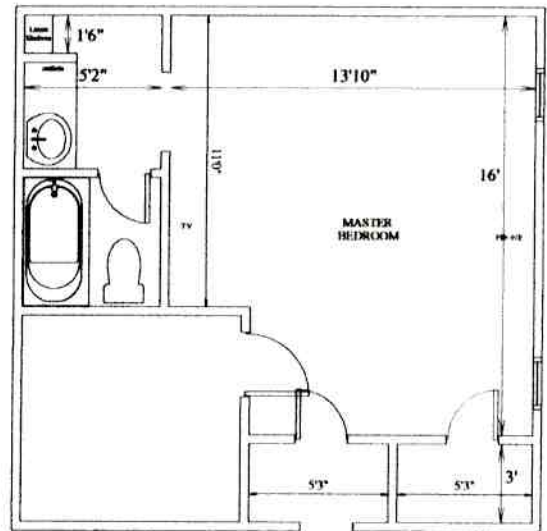

The Arbours

854 Sagewood Drive

The Ellen
1,182 sq. ft.
\$ _____ /mo.

12-month leases
Water, garbage, sewer included
No pets

.....
A Dryden Properties
Rental Community
368-6105

The Arbours

Dryden Properties
368-6105

LINDSEY
1157 Sq Ft

The Arbours

854 Sagewood Drive

\$ _____ /mo.

Megan

- *12 month leases
- *No pets
- *Water, garbage, and sewer included

**A Dryden Properties
Rental Community
368-6105**