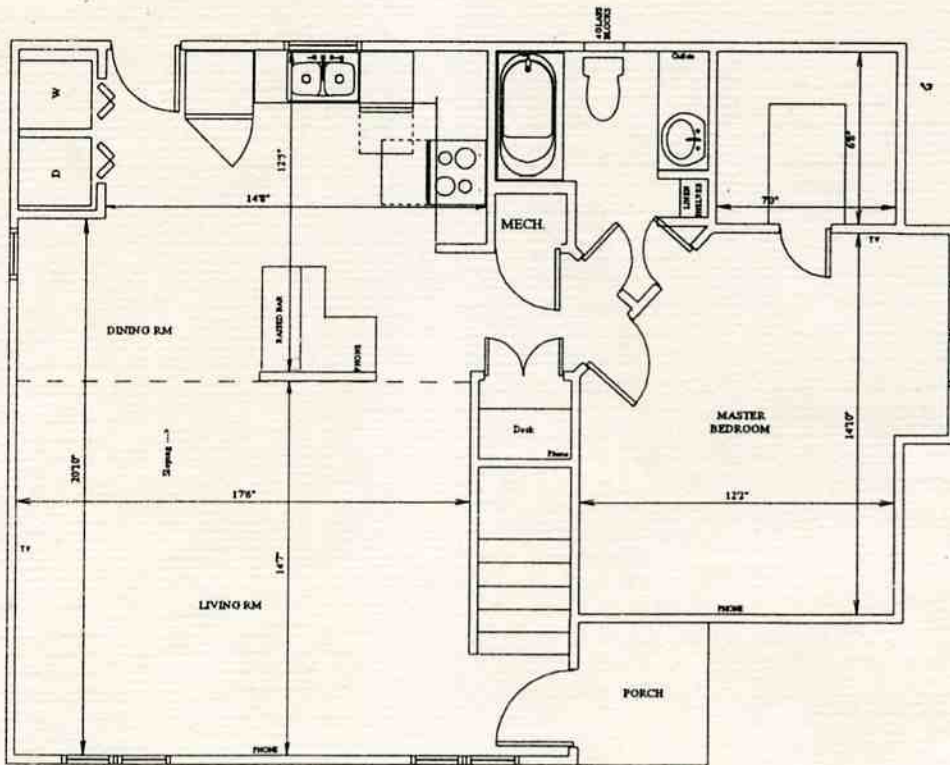

The Arbours

854 Sagewood Drive

The Ellen
1,182 sq. ft.
\$ _____ /mo.

12-month leases
Water, garbage, sewer included
No pets

.....
A Dryden Properties
Rental Community
368-6105

The Arbours

Dryden Properties
368-6105

LINDSEY
1157 Sq Ft

The Arbours

854 Sagewood Drive

\$ _____ /mo.

Megan

- *12 month leases
- *No pets
- *Water, garbage, and sewer included

**A Dryden Properties
Rental Community
368-6105**