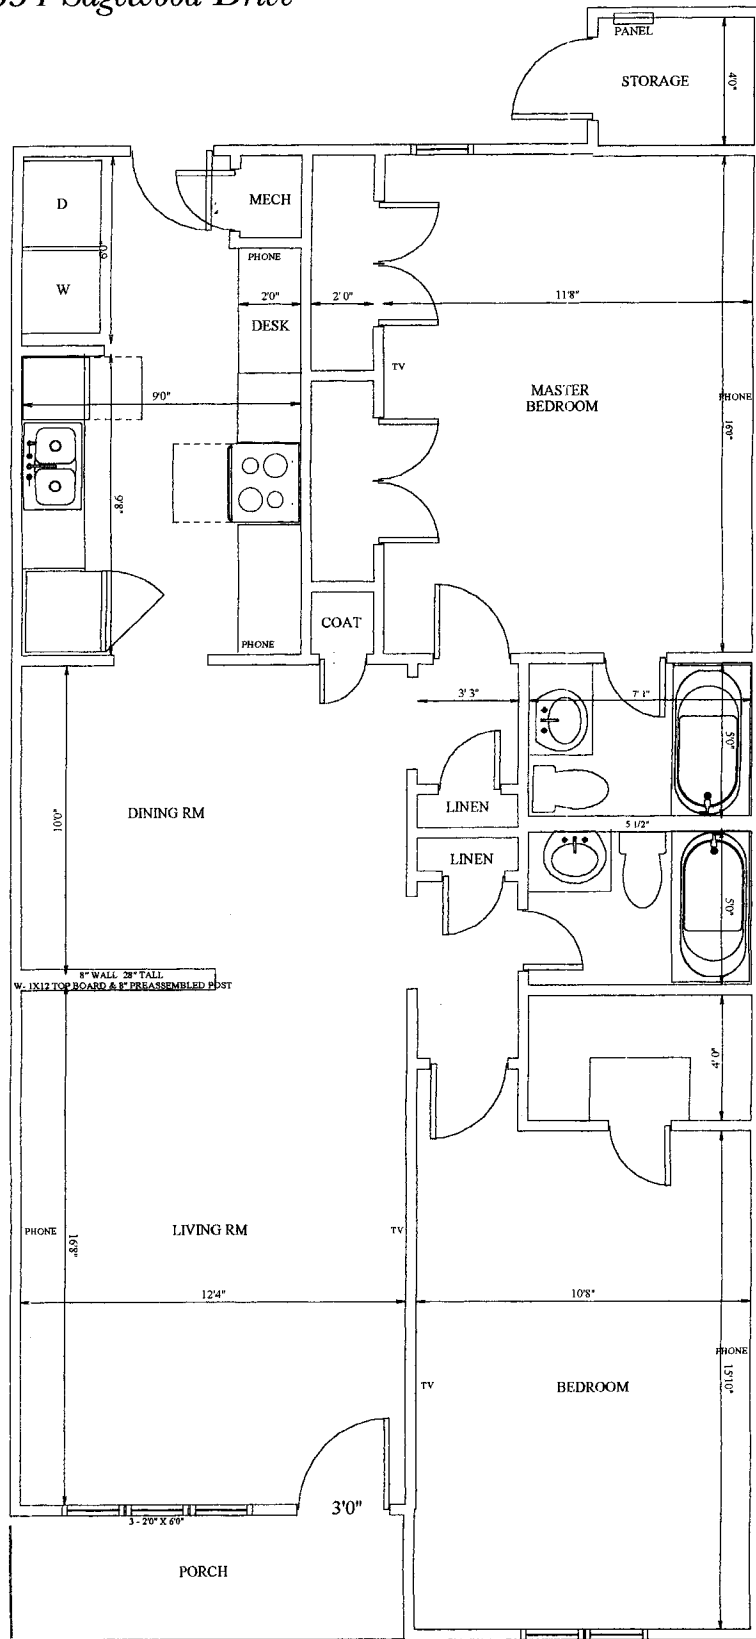

The Arbours

854 Sagewood Drive

The Ellen
1,182 sq. ft.
\$ _____ /mo.

12-month leases
Water, garbage, sewer included
No pets

.....
A Dryden Properties
Rental Community
368-6105

The Arbours

Dryden Properties
368-6105

LINDSEY
1157 Sq Ft

The Arbours

854 Sagewood Drive

\$ _____ /mo.

Megan

- *12 month leases
- *No pets
- *Water, garbage, and sewer included

**A Dryden Properties
Rental Community
368-6105**