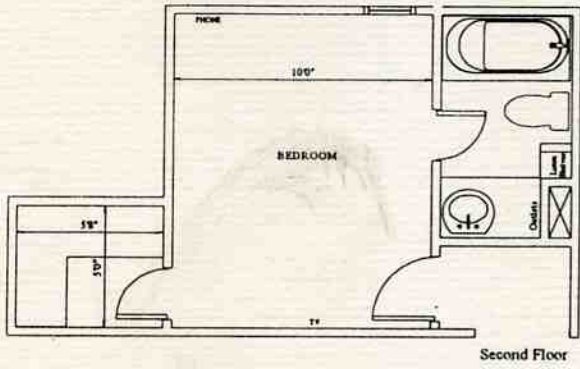

The Arbours

854 Sagewood Drive

The Ellen
1,182 sq. ft.
\$ _____ /mo.

12-month leases
Water, garbage, sewer included
No pets

.....
A Dryden Properties
Rental Community
368-6105

The Arbours

Dryden Properties
368-6105

LINDSEY
1157 Sq Ft

The Arbours

854 Sagewood Drive

\$ _____ /mo.

Megan

- *12 month leases
- *No pets
- *Water, garbage, and sewer included

**A Dryden Properties
Rental Community
368-6105**